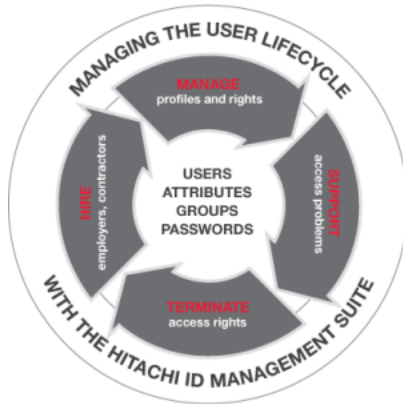

1 Securing Administrator Passwords

ID-Archive: Secure local administrator, service and application passwords by periodically randomizing them.

2 Animations illustrating the ID-Archive user interface

The following slides include ShockWave/Flash animations, that show users performing routine tasks with the ID-Archive user interface.

These slides are intended to illustrate the various processes exposed by ID-Archive. It should be noted that the “look and feel” of the application is totally customizable, as are various aspects of its behaviour.